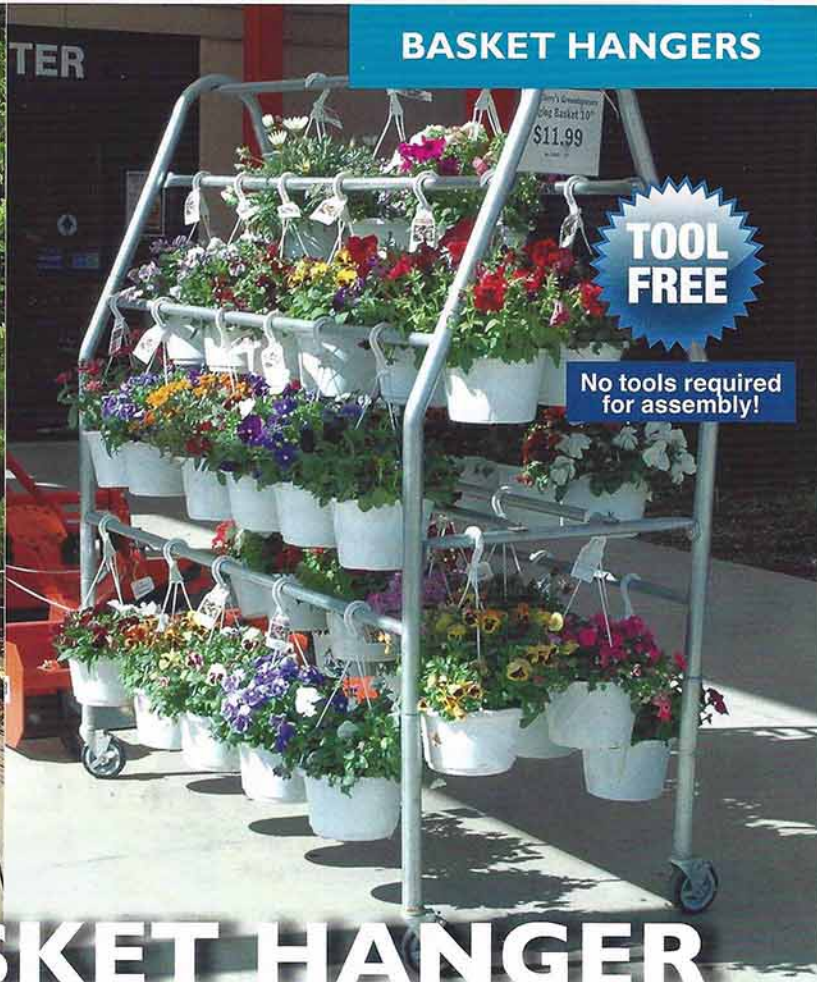

BASKET HANGERS

NARROW BASKET HANGER

BH4000

Does it look like frost? Respond quickly with our BH4000 Narrow Basket Hanger display. Designed for mobility, this unit comes standard with casters and rolls easily through a 36-inch door frame. Your merchandise will catch their eye—even on the fly with the BH4000.

Snap Button Design

Simple and strong. Our snap button connection system simplifies assembly, decreases your set-up time and provides added strength.

Narrow Basket Hanger		
Part #	Size	Unit Price
BH4000	76" w x 34" d x 78" h	\$289