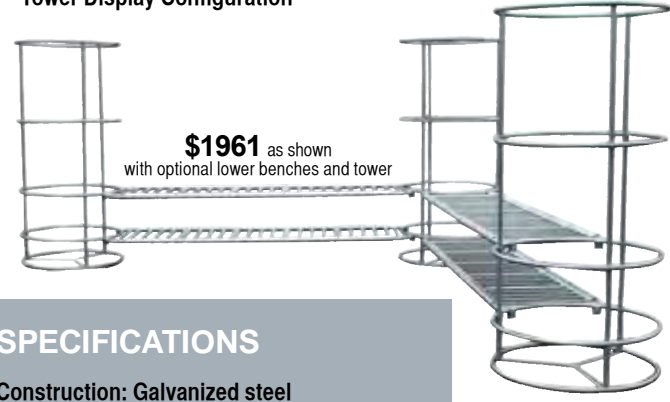

TOWER DISPLAY

\$1128 as shown
with optional lower bench

BT3001

The new Tower Display can serve a multitude of purposes and has many configurations to fit your needs and space. This display was created to give you more space for hanging items like baskets, chimes and birding items that you want to sell alongside related merchandise like flats, bird seed or other shelf products. Perfect as an island or aisle to incorporate vertical merchandising!

Tower Display Configuration

\$1961 as shown
with optional lower benches and tower

SPECIFICATIONS

Construction: Galvanized steel
Base Dimensions: 17'-10" w x 46" d x 90" h

Tower Display		
Part #	Tower Price	Benching Section
BT3001	\$295	\$269

Configurations may require additional components. Call for more information.

Standard Display

\$859 as shown