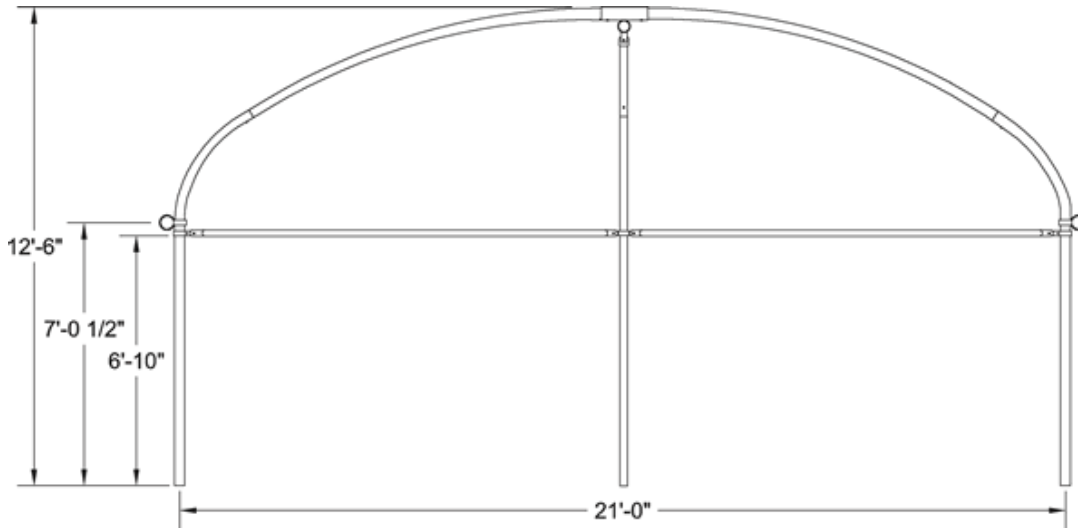

Optional Vinyl Side & End Cover (Not included)

PRICING

Size	Square feet	Package Price
21' x 16'	336	\$3,100
21' x 24'	504	\$4,115
21' x 32'	672	\$5,130

Optional Vinyl Side and End Cover Not Included.

Specifications

Width/lengths:	21 feet wide x 16', 24', 32' long or 40'	Cover:	13 oz. vinyl laminate fabric in red, blue, green, or yellow stripe on white
Anchors:	Choose from spikes, leg stands or ground stakes	Frame:	2" o.d. 14 ga. galvanized steel tubing
Sidewall height:	7'	Height to apex:	12'-6"