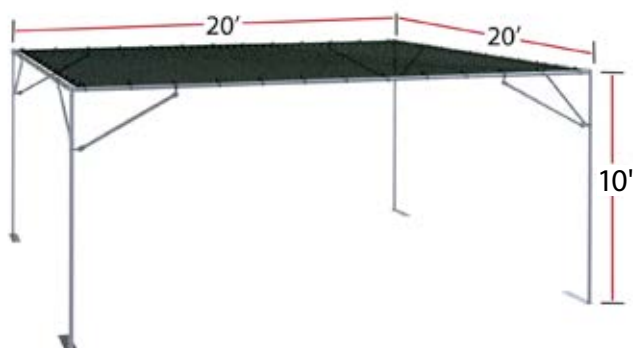

SUN SHADOW

Keep it cool for less with our Sun Shadow shade structure. This economical solution offers you easy assembly and modular design without sacrificing our durable galvanized steel construction. The extended base plate allows for the use of pallet products as your anchoring system and helps you avoid parking lot damage. With the Sun Shadow, you'll protect your products and improve your customer's experience easily and economically. Sometimes less really is more!

SPECIFICATIONS

Width/Lengths: 20' x 20' blocks (custom sizes available)

Frame: 2" O.D. 14 ga. galvanized steel tubing

Cover: 30-90% black shade cloth (standard package)

Anchoring: Extended base plates or ground stands

OPTIONS

Layout Assistance: We can design a shade structure that accommodates your specific location needs

Post Basket Hanger shown

Post Basket Hanger

Part #	Price
BH3510 (2" dia. posts)	

Two (2) Post Hanging shelves shown

Post Hanging Shelf

Part #	Price
BH1022 (2" dia. posts)	

Sun Shadow Standard Packages Include:

2" O.D. 14 ga. x 9' vertical posts with extended base plates in 20' x 20' blocks, 2" O.D. 14 ga. x 20' galvanized horizontal members, 60% black knitted shade cloth with taped edges and grommets, 10" canopy ball bungee every 18", fittings, hardware, and assembly instructions.