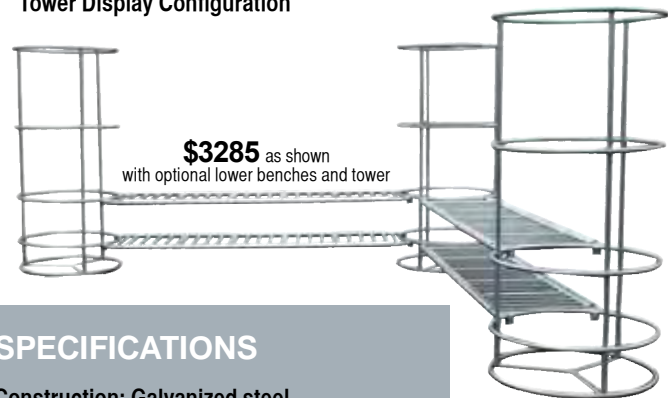

TOWER DISPLAY

\$1890 as shown
with optional lower bench

3001

The new Tower Display can serve a multitude of purposes and has many configurations to fit your needs and space. This display was created to give you more space for hanging items like baskets, chimes and birding items that you want to sell alongside related merchandise like flats, bird seed or other shelf products. Perfect as an island or aisle to incorporate vertical merchandising!

Tower Display Configuration

\$3285 as shown
with optional lower benches and tower

SPECIFICATIONS

Construction: Galvanized steel
Base Dimensions: 17'-10" w x 46" d x 90" h

Tower Display		
Part #	Tower Price	Benching Section
3001	\$495	\$450