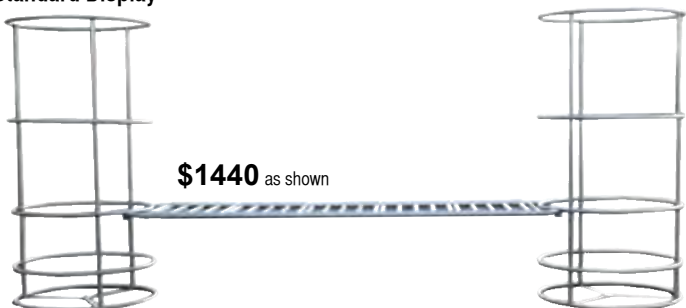

Standard Display

$1440 as shown

Please call **888-334-1440** for additional sizes and configurations.