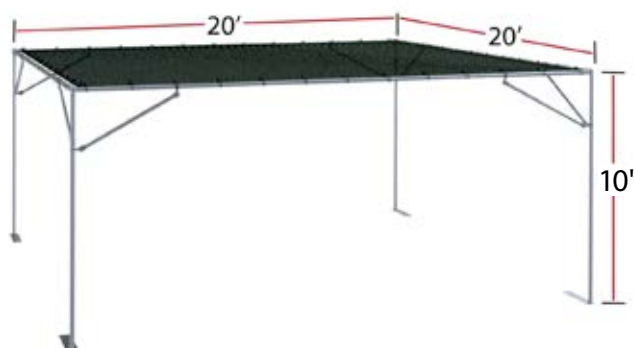

# SUN SHADOW

Keep it cool for less with our Sun Shadow shade structure. This economical solution offers you easy assembly and modular design without sacrificing our durable galvanized steel construction. The extended base plate allows for the use of pallet products as your anchoring system and helps you avoid parking lot damage. With the Sun Shadow, you'll protect your products and improve your customer's experience easily and economically. Sometimes less really is more!

## SPECIFICATIONS

**Width/Lengths:** 20' x 20' blocks (custom sizes available)

**Frame:** 2" O.D. 14 ga. galvanized steel tubing

**Cover:** 30-90% black shade cloth (standard package)

**Anchoring:** Extended base plates or ground stands

### Sun Shadow Standard Packages Include:

2" O.D. 14 ga. x 9' vertical posts with extended base plates in 20' x 20' blocks, 2" O.D. 14 ga. x 20' galvanized horizontal members, 60% black knitted shade cloth with taped edges and grommets, 10" canopy ball bungee every 18", fittings, hardware, and assembly instructions.